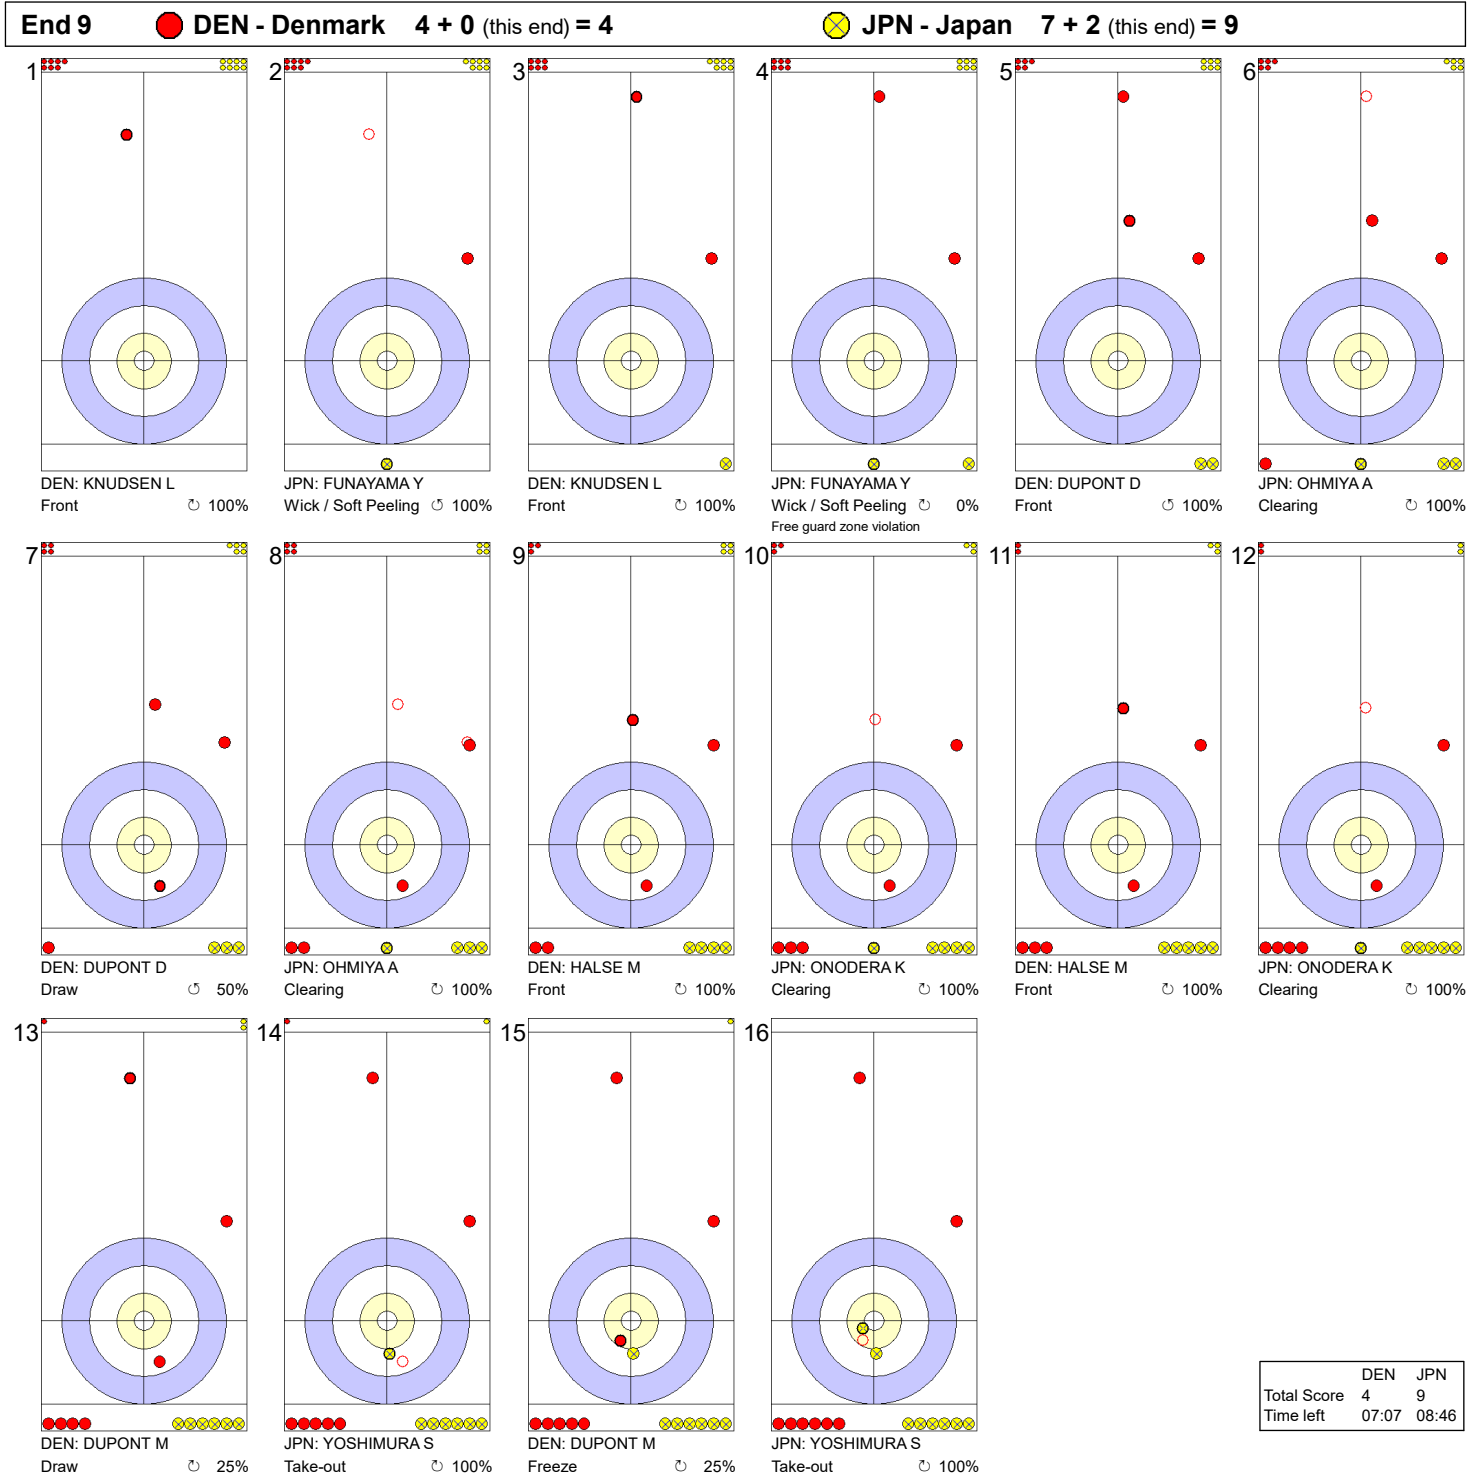

Game - Shot by Shot

Legend:
 Clockwise
  Counter-clockwise
 - Not considered

Game - Shot by Shot

Legend:
 ↻ Clockwise ↺ Counter-clockwise - Not considered

Game - Shot by Shot

Legend:
 ↻ Clockwise ↺ Counter-clockwise - Not considered

Game - Shot by Shot

Legend:
 ↻ Clockwise ↺ Counter-clockwise - Not considered

Game - Shot by Shot

Legend:
 ↻ Clockwise ↺ Counter-clockwise - Not considered

Game - Shot by Shot

Legend:
 ↻ Clockwise ↺ Counter-clockwise - Not considered

Game - Shot by Shot

Legend:
 ⌚ Clockwise ⌚ Counter-clockwise - Not considered

Game - Shot by Shot

Legend:
 ↻ Clockwise ↺ Counter-clockwise - Not considered

Game - Shot by Shot

Legend:
 ⌚ Clockwise ⌚ Counter-clockwise - Not considered