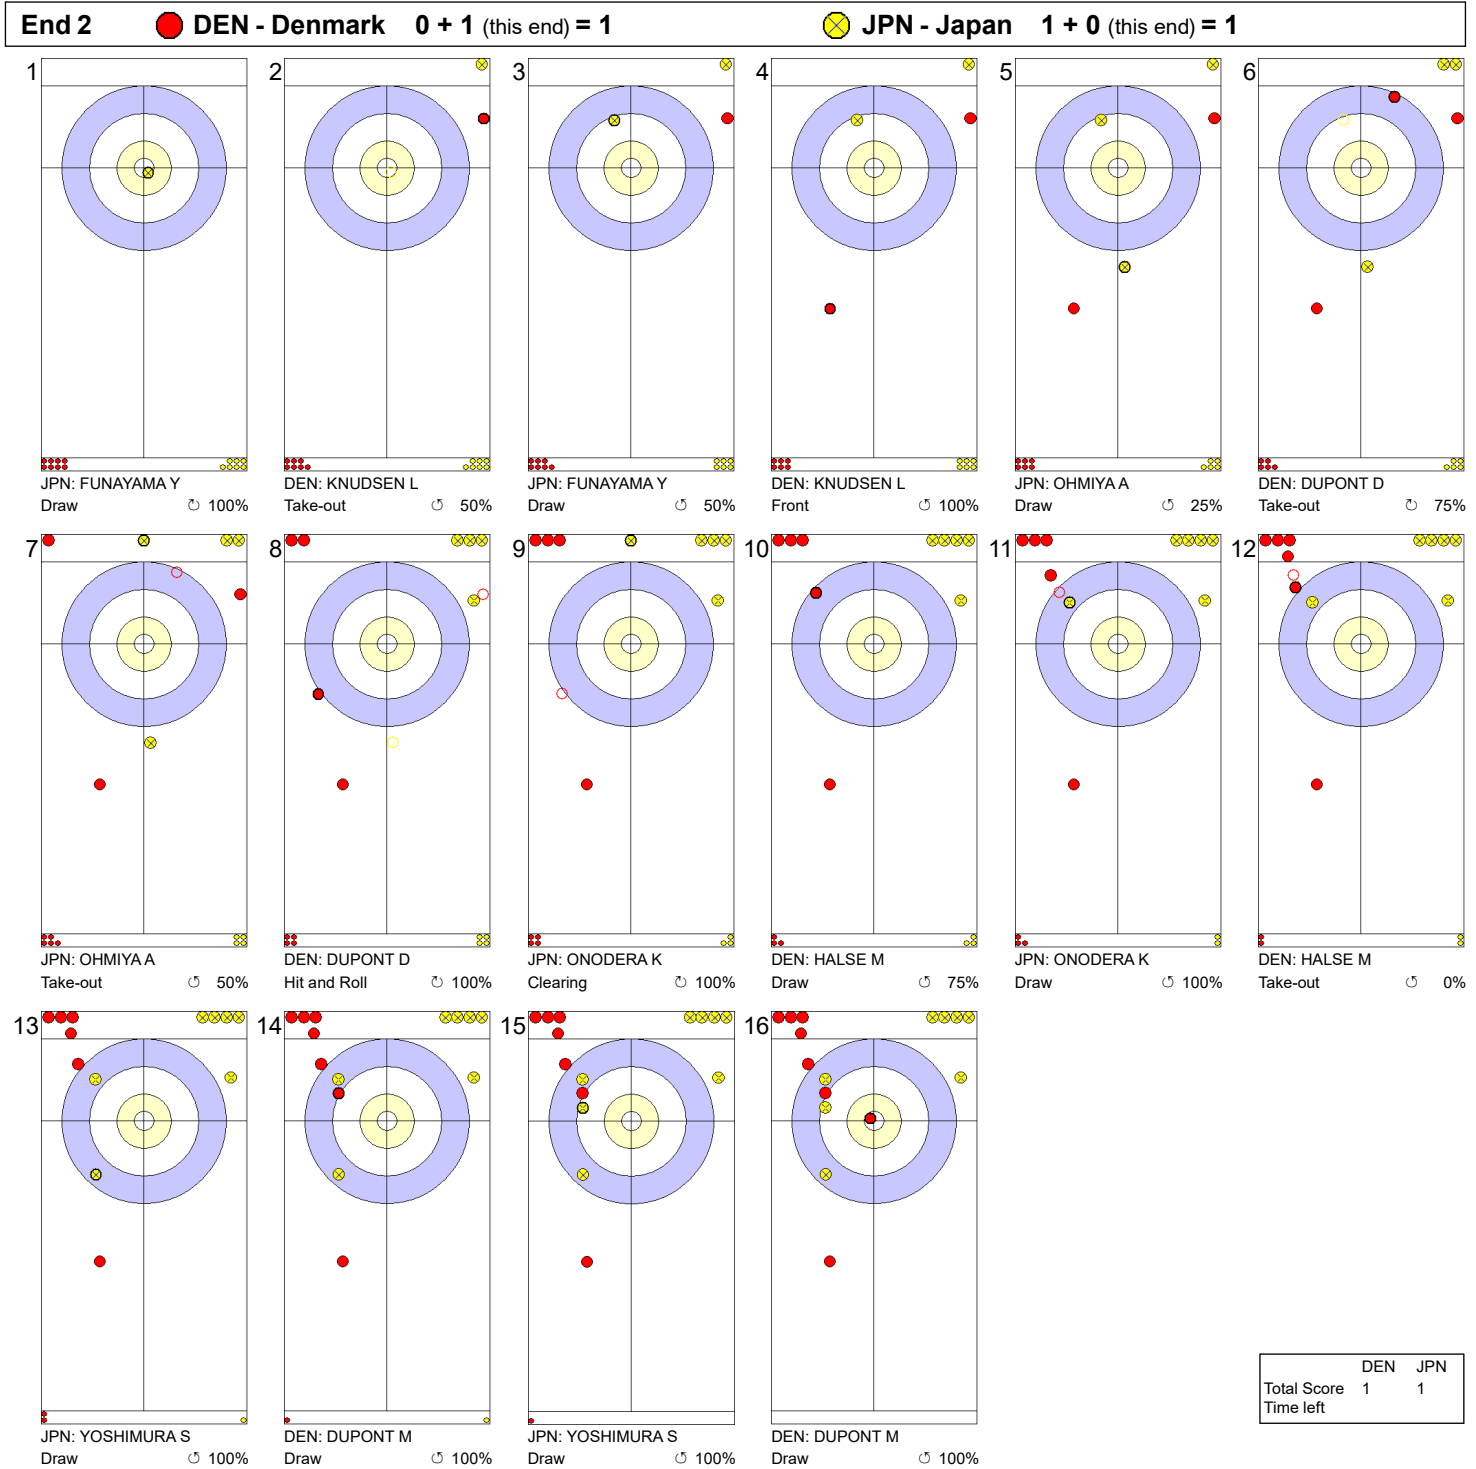

Game - Shot by Shot

Legend:
 Clockwise
  Counter-clockwise
 - Not considered

Game - Shot by Shot

Legend:
 ↻ Clockwise ↺ Counter-clockwise - Not considered

Game - Shot by Shot

Legend:
 ↻ Clockwise ↺ Counter-clockwise - Not considered

Game - Shot by Shot

Legend:
 ↻ Clockwise ↺ Counter-clockwise - Not considered

Game - Shot by Shot

Legend:
 ↻ Clockwise ↺ Counter-clockwise - Not considered

Game - Shot by Shot

Legend:
 ↻ Clockwise ↺ Counter-clockwise - Not considered

Game - Shot by Shot

Legend:
 ⌚ Clockwise ⌚ Counter-clockwise - Not considered

Game - Shot by Shot

Legend:
 ↻ Clockwise ↺ Counter-clockwise - Not considered

Game - Shot by Shot

Legend:
 ⌚ Clockwise ⌚ Counter-clockwise - Not considered