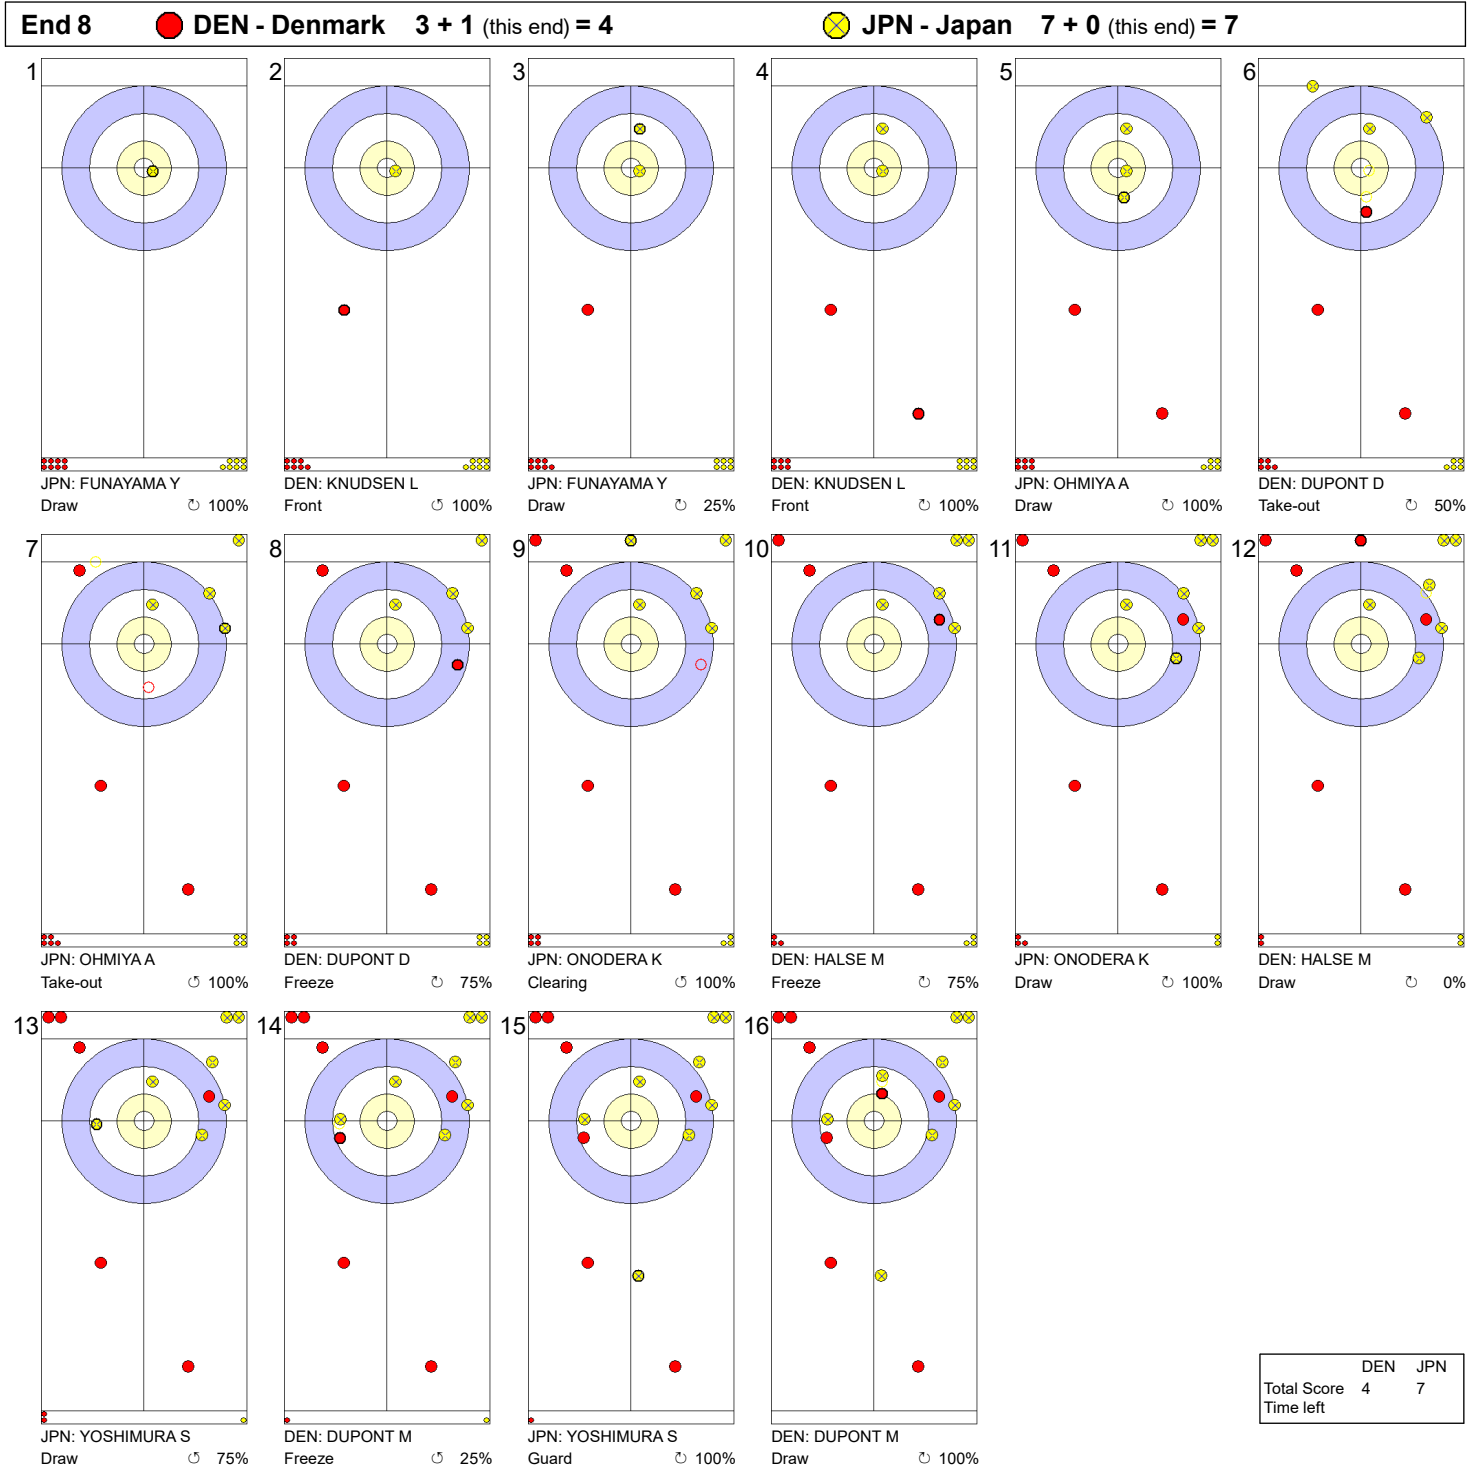

Game - Shot by Shot

Legend:
 Clockwise
  Counter-clockwise
 - Not considered

Game - Shot by Shot

Legend:
 ↻ Clockwise ↺ Counter-clockwise - Not considered

Game - Shot by Shot

Legend:
 ↻ Clockwise ↺ Counter-clockwise - Not considered

Game - Shot by Shot

Legend:
 ↻ Clockwise ↺ Counter-clockwise - Not considered

Game - Shot by Shot

Legend:
 ↻ Clockwise ↺ Counter-clockwise - Not considered

Game - Shot by Shot

Legend:
 ↻ Clockwise ↺ Counter-clockwise - Not considered

Game - Shot by Shot

Legend:
 ⌚ Clockwise ⌚ Counter-clockwise - Not considered

Game - Shot by Shot

Legend:
 ↻ Clockwise ↺ Counter-clockwise - Not considered

Game - Shot by Shot

Legend:
 ⌚ Clockwise ⌚ Counter-clockwise - Not considered