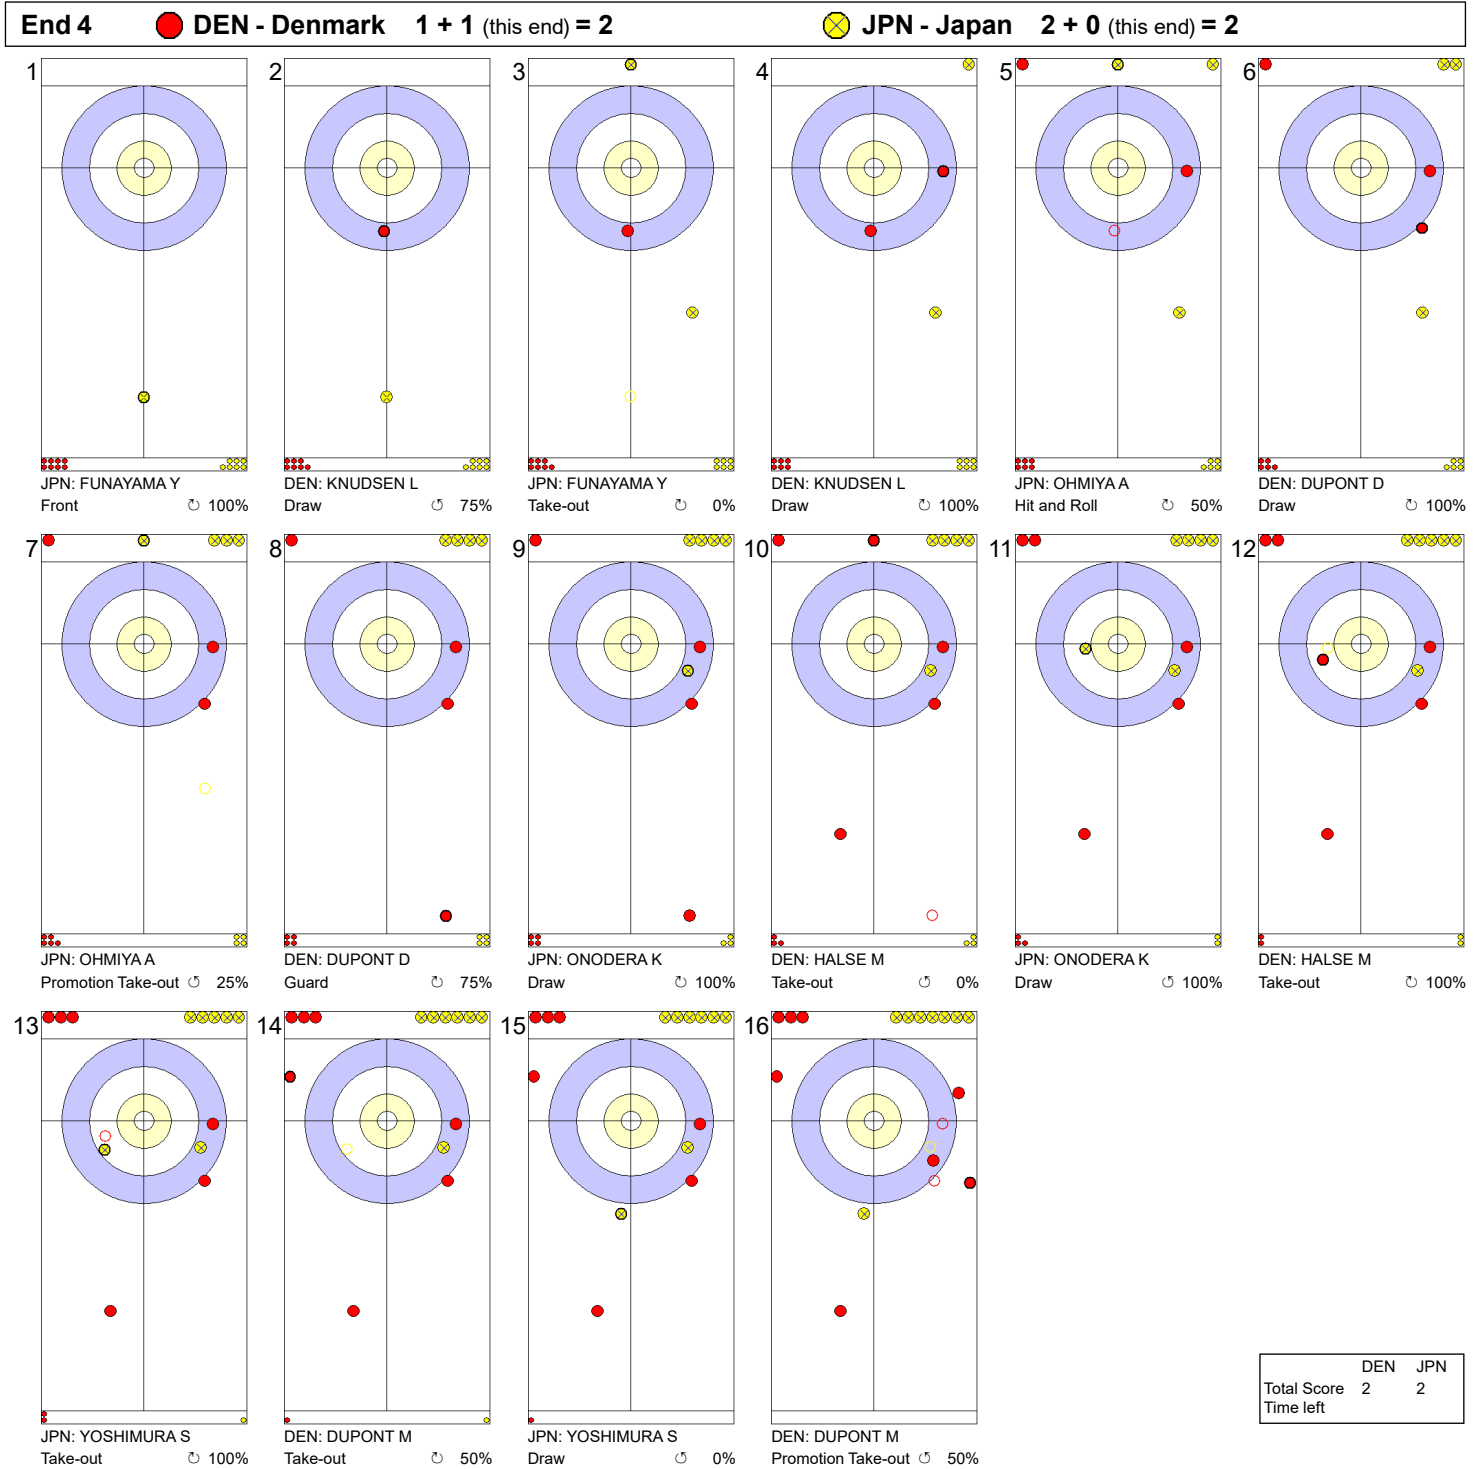

Game - Shot by Shot

Legend:
 Clockwise
  Counter-clockwise
 - Not considered

Game - Shot by Shot

Legend:
 ↻ Clockwise ↺ Counter-clockwise - Not considered

Game - Shot by Shot

Legend:
 ↻ Clockwise ↺ Counter-clockwise - Not considered

Game - Shot by Shot

Legend:
 ↻ Clockwise ↺ Counter-clockwise - Not considered

Game - Shot by Shot

Legend:
 ↻ Clockwise ↺ Counter-clockwise - Not considered

Game - Shot by Shot

Legend:
 ↻ Clockwise ↺ Counter-clockwise - Not considered

Game - Shot by Shot

Legend:
 ⌚ Clockwise ⌚ Counter-clockwise - Not considered

Game - Shot by Shot

Legend:
 ↻ Clockwise ↺ Counter-clockwise - Not considered

Game - Shot by Shot

Legend:
 ⌚ Clockwise ⌚ Counter-clockwise - Not considered