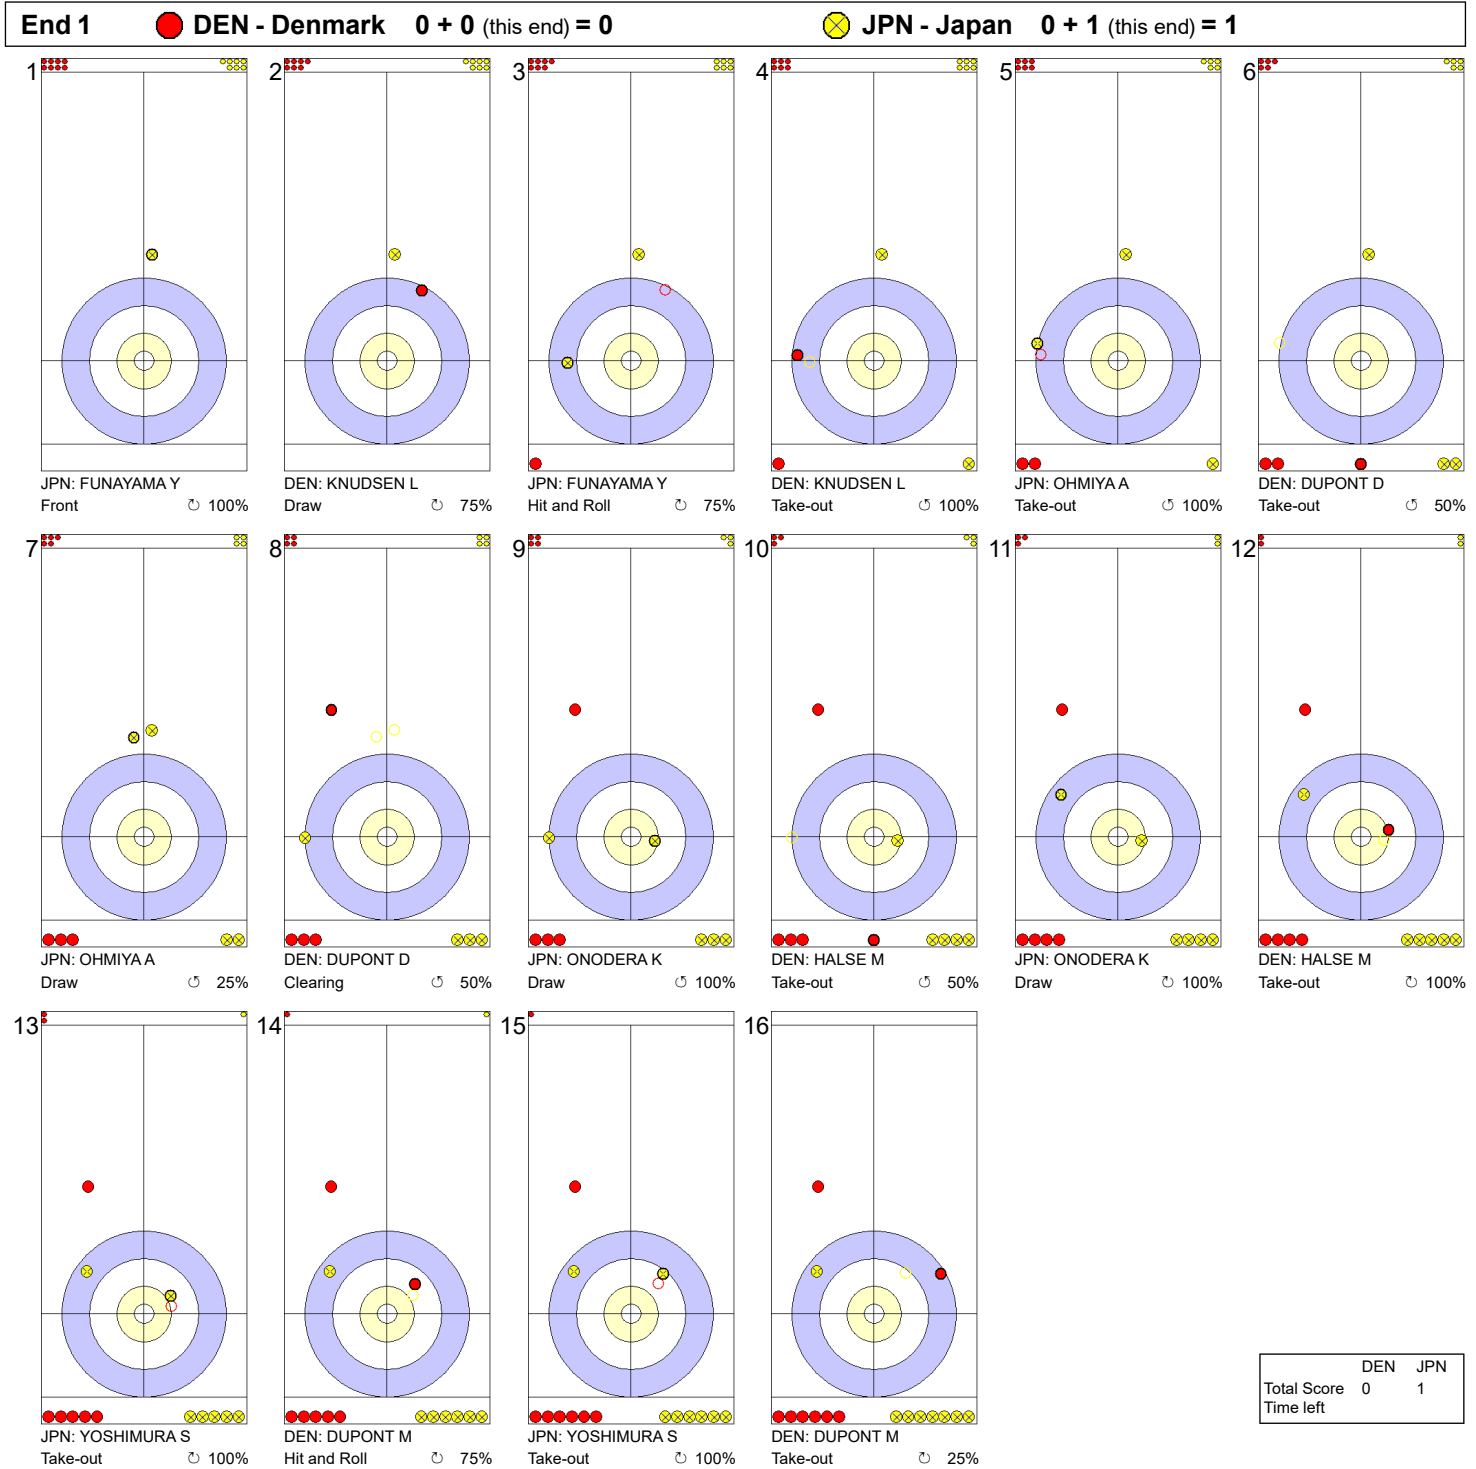

Game - Shot by Shot

Legend:
 Clockwise
  Counter-clockwise
 - Not considered

Game - Shot by Shot

Legend:
 ↻ Clockwise ↺ Counter-clockwise - Not considered

Game - Shot by Shot

Legend:
 ↻ Clockwise ↺ Counter-clockwise - Not considered

Game - Shot by Shot

Legend:
 ↻ Clockwise ↺ Counter-clockwise - Not considered

Game - Shot by Shot

Legend:
 ↻ Clockwise ↺ Counter-clockwise - Not considered

Game - Shot by Shot

Legend:
 ↻ Clockwise ↺ Counter-clockwise - Not considered

Game - Shot by Shot

Legend:
 ⌚ Clockwise ⌚ Counter-clockwise - Not considered

Game - Shot by Shot

Legend:
 ↻ Clockwise ↺ Counter-clockwise - Not considered

Game - Shot by Shot

Legend:
 ⌚ Clockwise ⌚ Counter-clockwise - Not considered