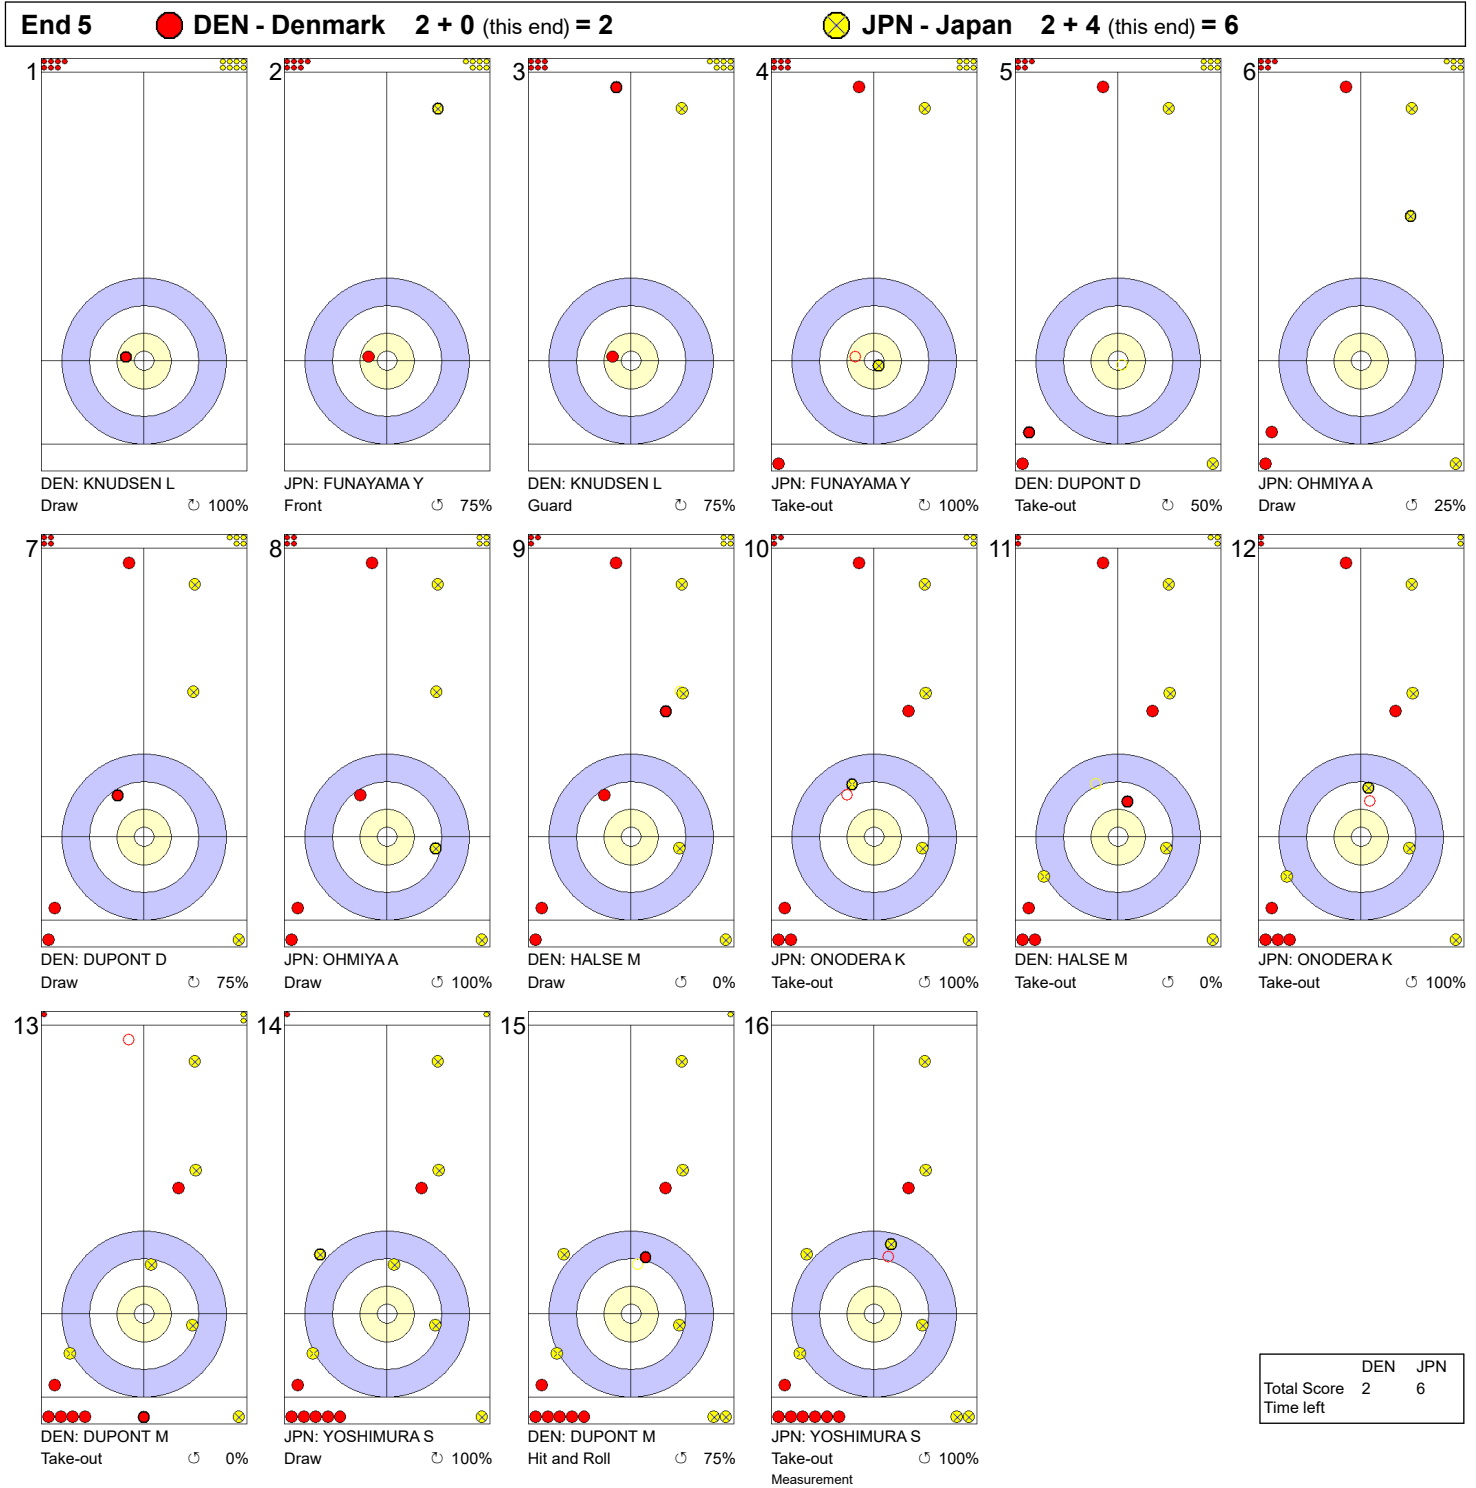

Game - Shot by Shot

Legend:
 Clockwise
  Counter-clockwise
 - Not considered

Game - Shot by Shot

Legend:
 ↻ Clockwise ↺ Counter-clockwise - Not considered

Game - Shot by Shot

Legend:
 ↻ Clockwise ↺ Counter-clockwise - Not considered

Game - Shot by Shot

Legend:
 ↻ Clockwise ↺ Counter-clockwise - Not considered

Game - Shot by Shot

Legend:
 ↻ Clockwise ↺ Counter-clockwise - Not considered

Game - Shot by Shot

Legend:
 ↻ Clockwise ↺ Counter-clockwise - Not considered

Game - Shot by Shot

Legend:
 ⌚ Clockwise ⌚ Counter-clockwise - Not considered

Game - Shot by Shot

Legend:
 ↻ Clockwise ↺ Counter-clockwise - Not considered

Game - Shot by Shot

Legend:
 ⌚ Clockwise ⌚ Counter-clockwise - Not considered