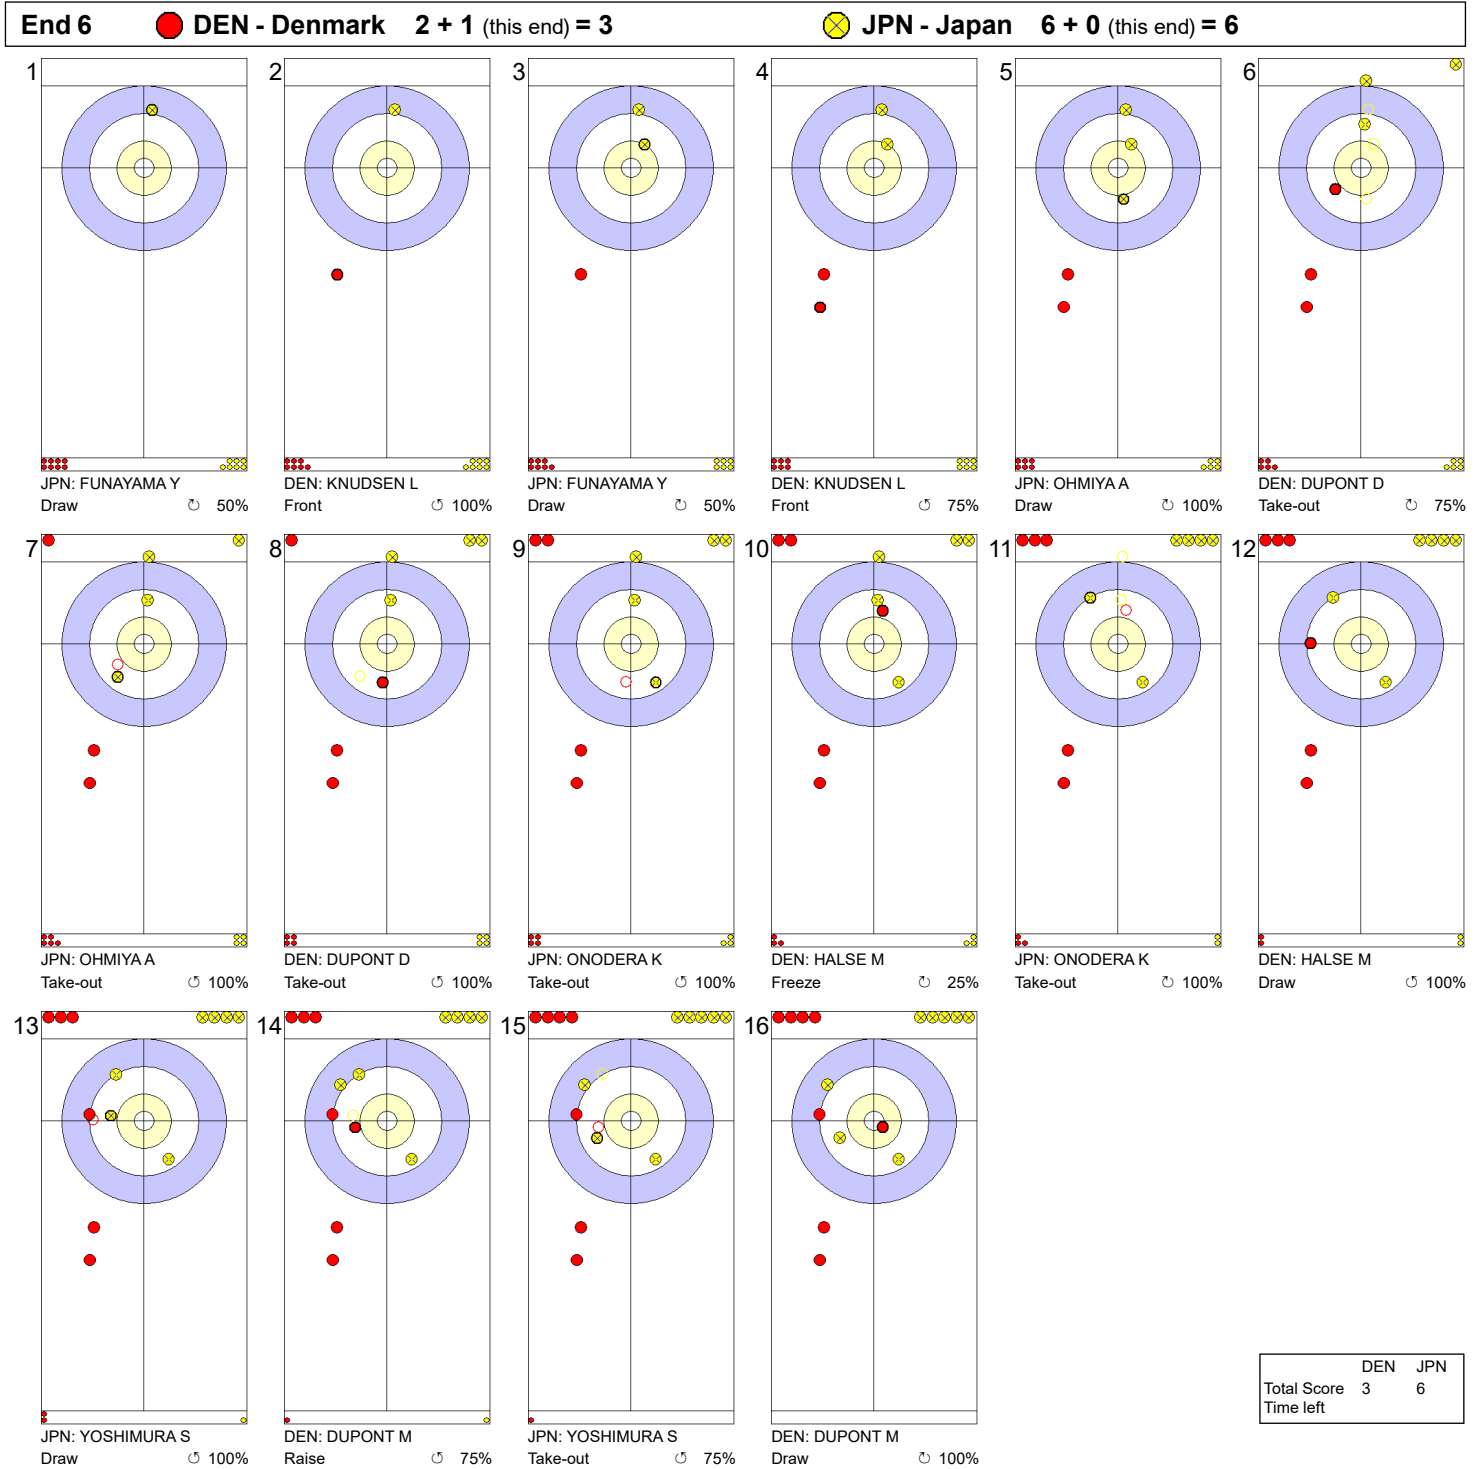

Game - Shot by Shot

Legend:
 Clockwise
  Counter-clockwise
 - Not considered

Game - Shot by Shot

Legend:
 ↻ Clockwise ↺ Counter-clockwise - Not considered

Game - Shot by Shot

Legend:
 ↻ Clockwise ↺ Counter-clockwise - Not considered

Game - Shot by Shot

Legend:
 ↻ Clockwise ↺ Counter-clockwise - Not considered

Game - Shot by Shot

Legend:
 ↻ Clockwise ↺ Counter-clockwise - Not considered

Game - Shot by Shot

Legend:
 ↻ Clockwise ↺ Counter-clockwise - Not considered

Game - Shot by Shot

Legend:
 ⌚ Clockwise ⌚ Counter-clockwise - Not considered

Game - Shot by Shot

Legend:
 ↻ Clockwise ↺ Counter-clockwise - Not considered

Game - Shot by Shot

Legend:
 ⌚ Clockwise ⌚ Counter-clockwise - Not considered